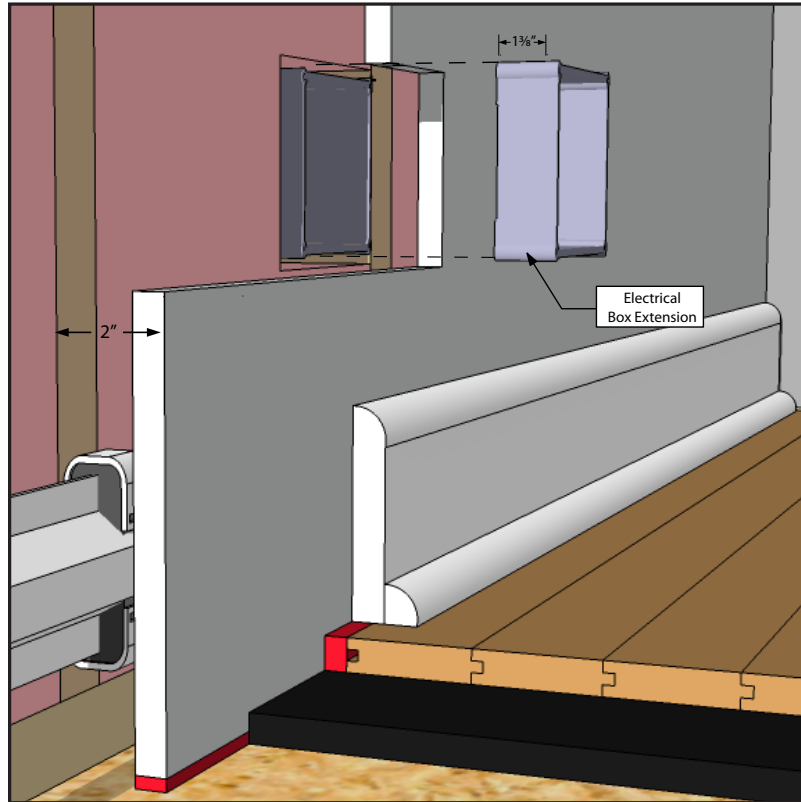

Using Electrical Outlet Extensions

Adjustable Zip Boxes

These boxes offer the same durability as our original line of Zip Boxes, with a twist - a single adjustment screw that adjusts the depth of the box to fit any situation.

Handy Box Extension

Utility box extension with six 1/2" knockouts (sides). Two 1/2" knockouts (ends). This Handy Box Extension is one of many top quality items in our Box Extensions department.

Square Extension Ring

Square extension ring with eight 1/2" & four 3/4" conduit knockouts sides. This Square Extension Ring is one of many top quality items in our Box Extensions department.