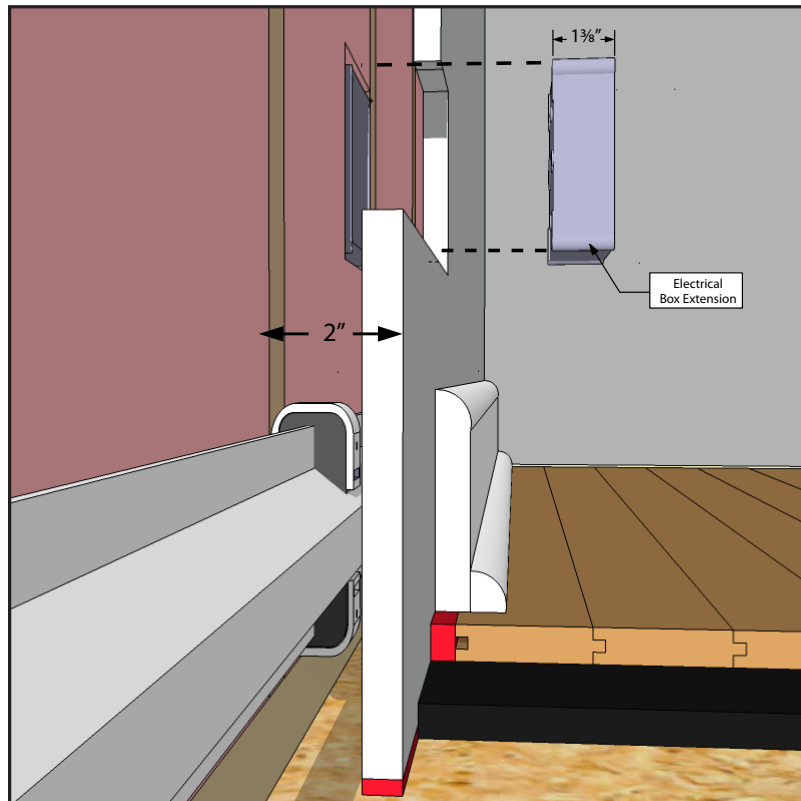

Using Electrical Outlet Extensions

Adjustable Zip Boxes

These boxes offer the same durability as our original line of Zip Boxes, with a twist - a single adjustment screw that adjusts the depth of the box to fit any situation.

Handy Box Extension

Utility box extension with six 1/2" knockouts (sides). Two 1/2" knockouts (ends). This Handy Box Extension is one of many top quality items in our Box Extensions department.

Square Extension Ring

Square extension ring with eight 1/2" & four 3/4" conduit knockouts sides. This Square Extension Ring is one of many top quality items in our Box Extensions department.